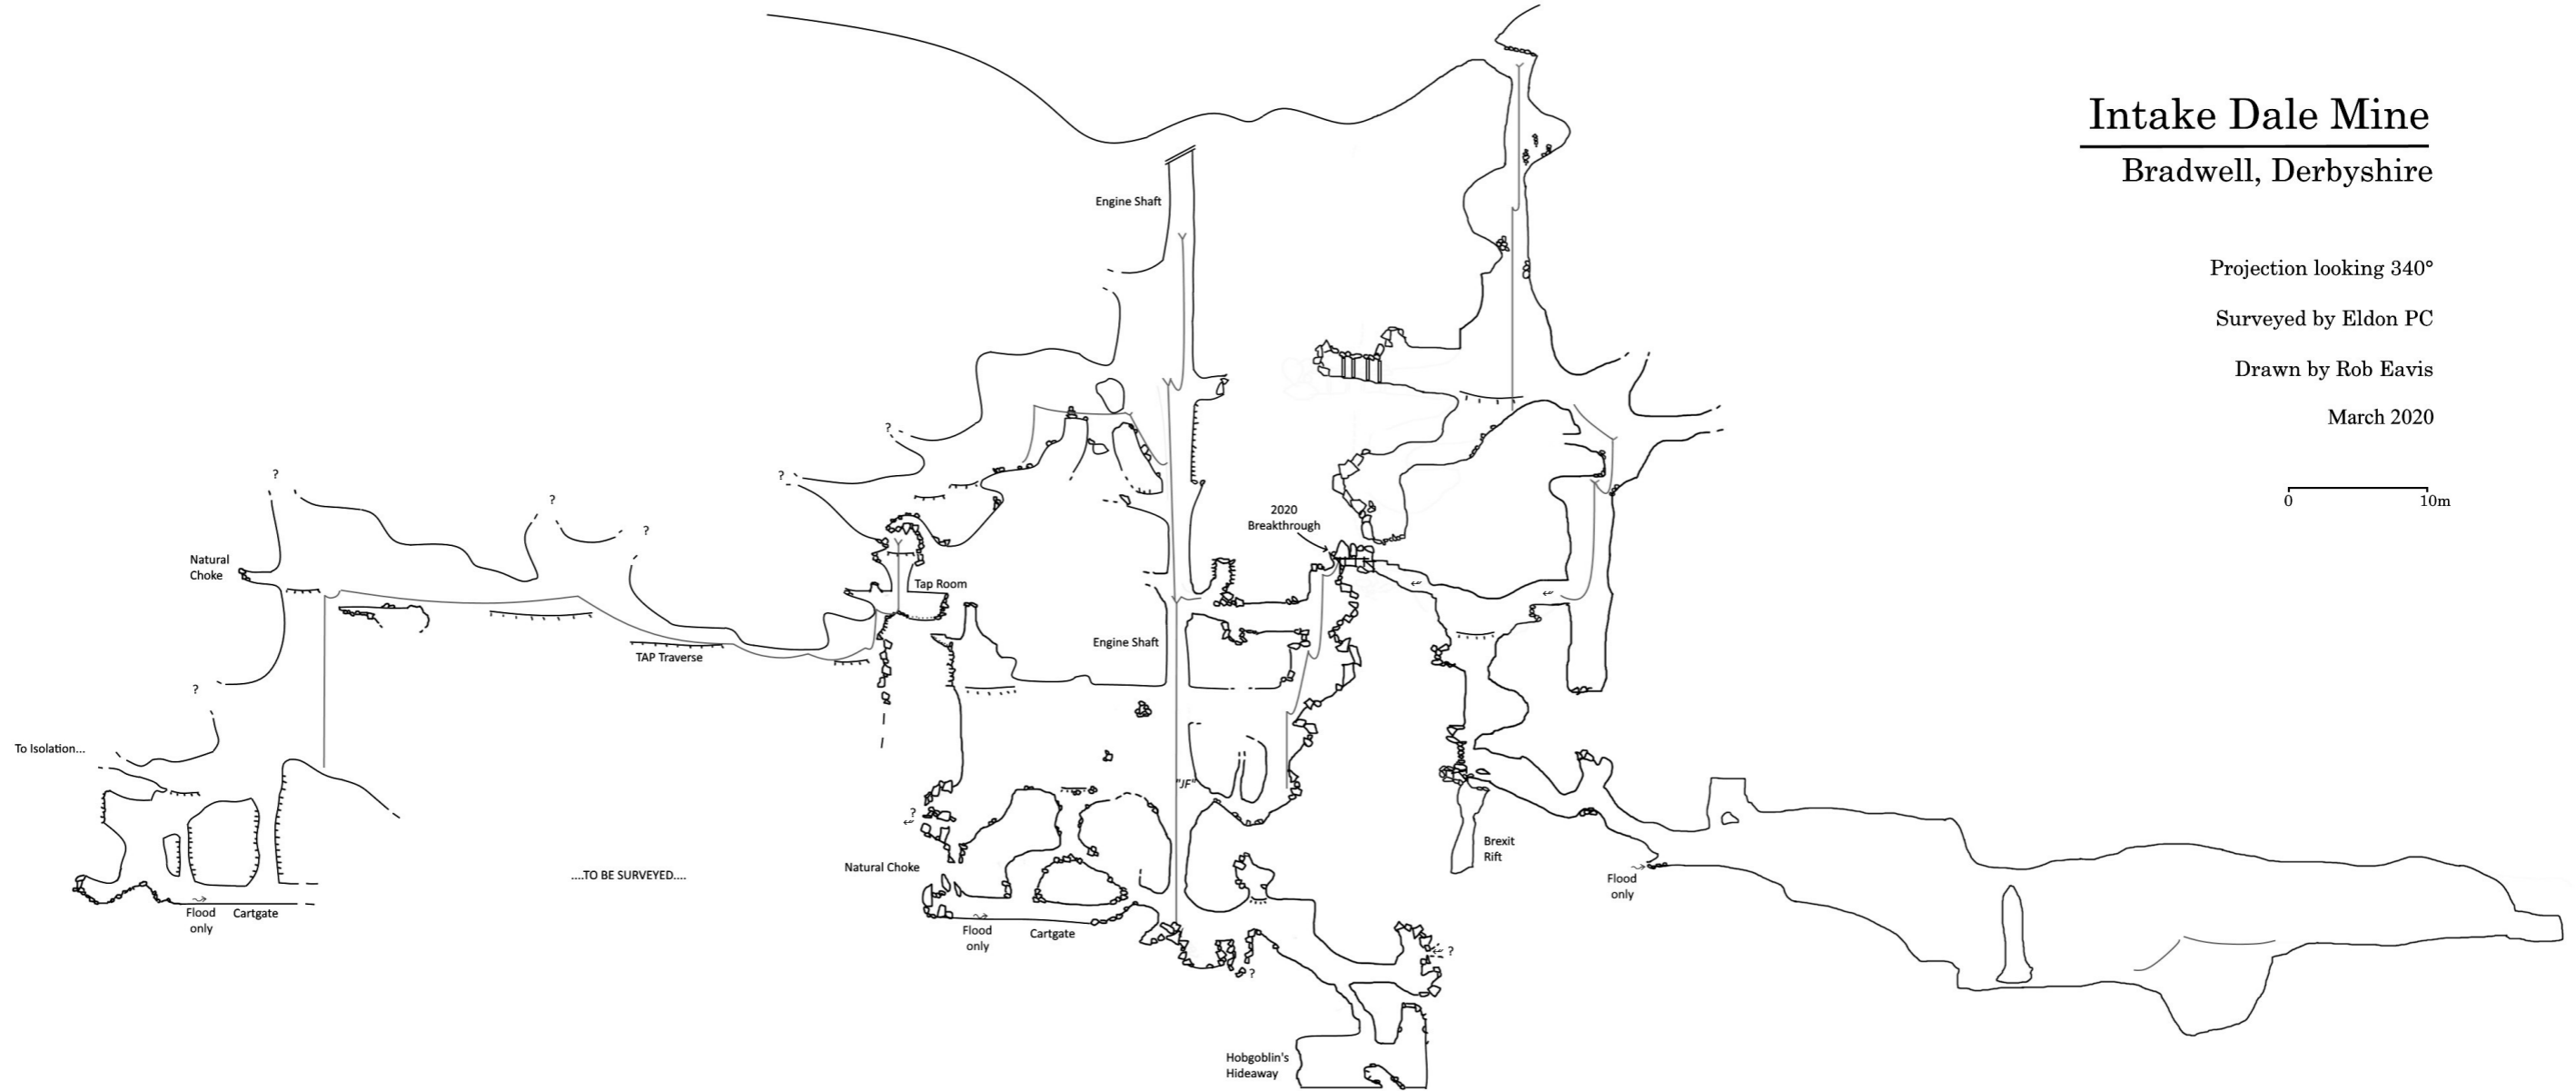

287m -

# Intake Dale Mine Bradwell, Derbyshire

Projection looking 340°

Surveyed by Eldon PC

Drawn by Rob Eavis

March 2020

0 10m

205m -